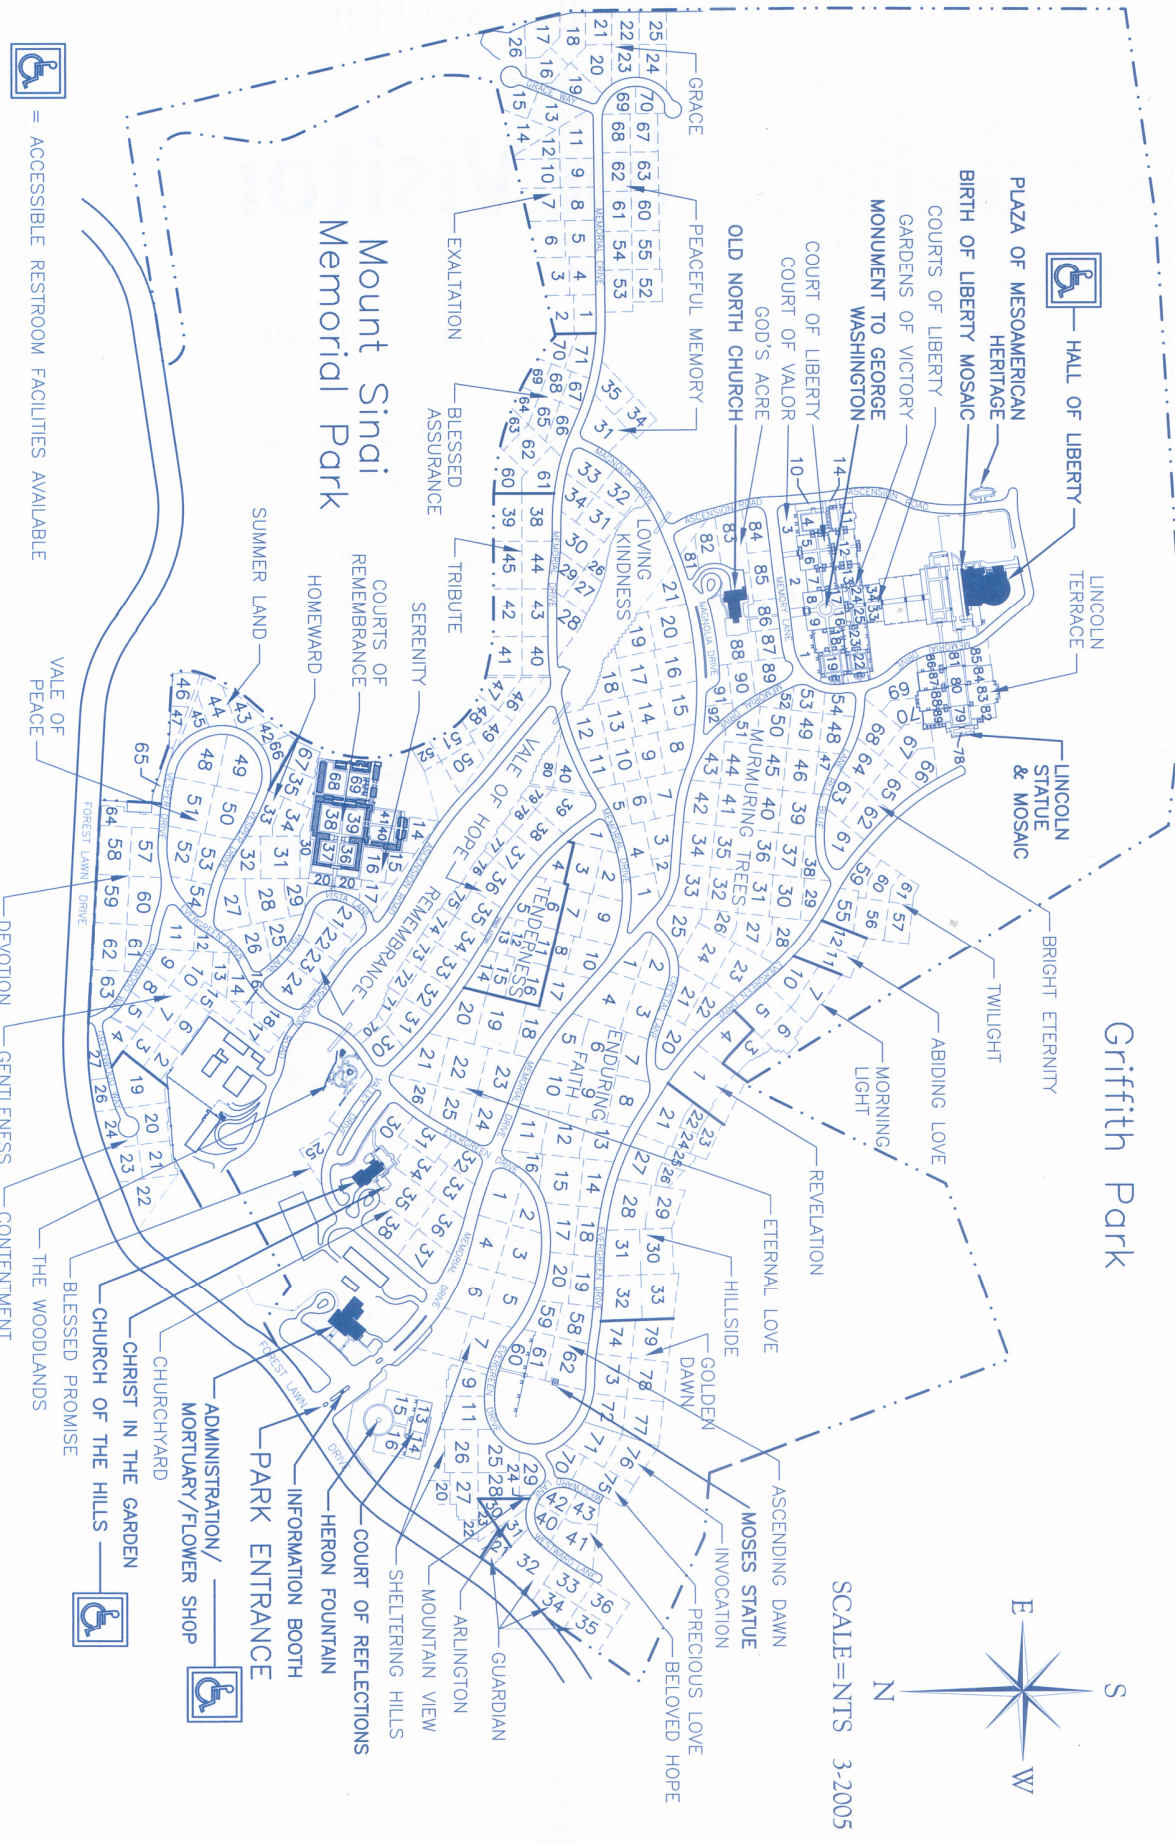

Forest Lawn®

MEMORIAL-PARKS & MORTUARIES

6300 Forest Lawn Dr, Los Angeles, CA 90068
1-800-204-3131 • ForestLawn.com FD 904

MEMORIAL LOCATION OF _____
INTERMENT SPACE _____ LOT OR BLOCK _____
SECTION _____
MEMORIAL ADVISOR _____

Griffith Park

= ACCESSIBLE RESTROOM FACILITIES AVAILABLE

SCALE = NTS 3-2005