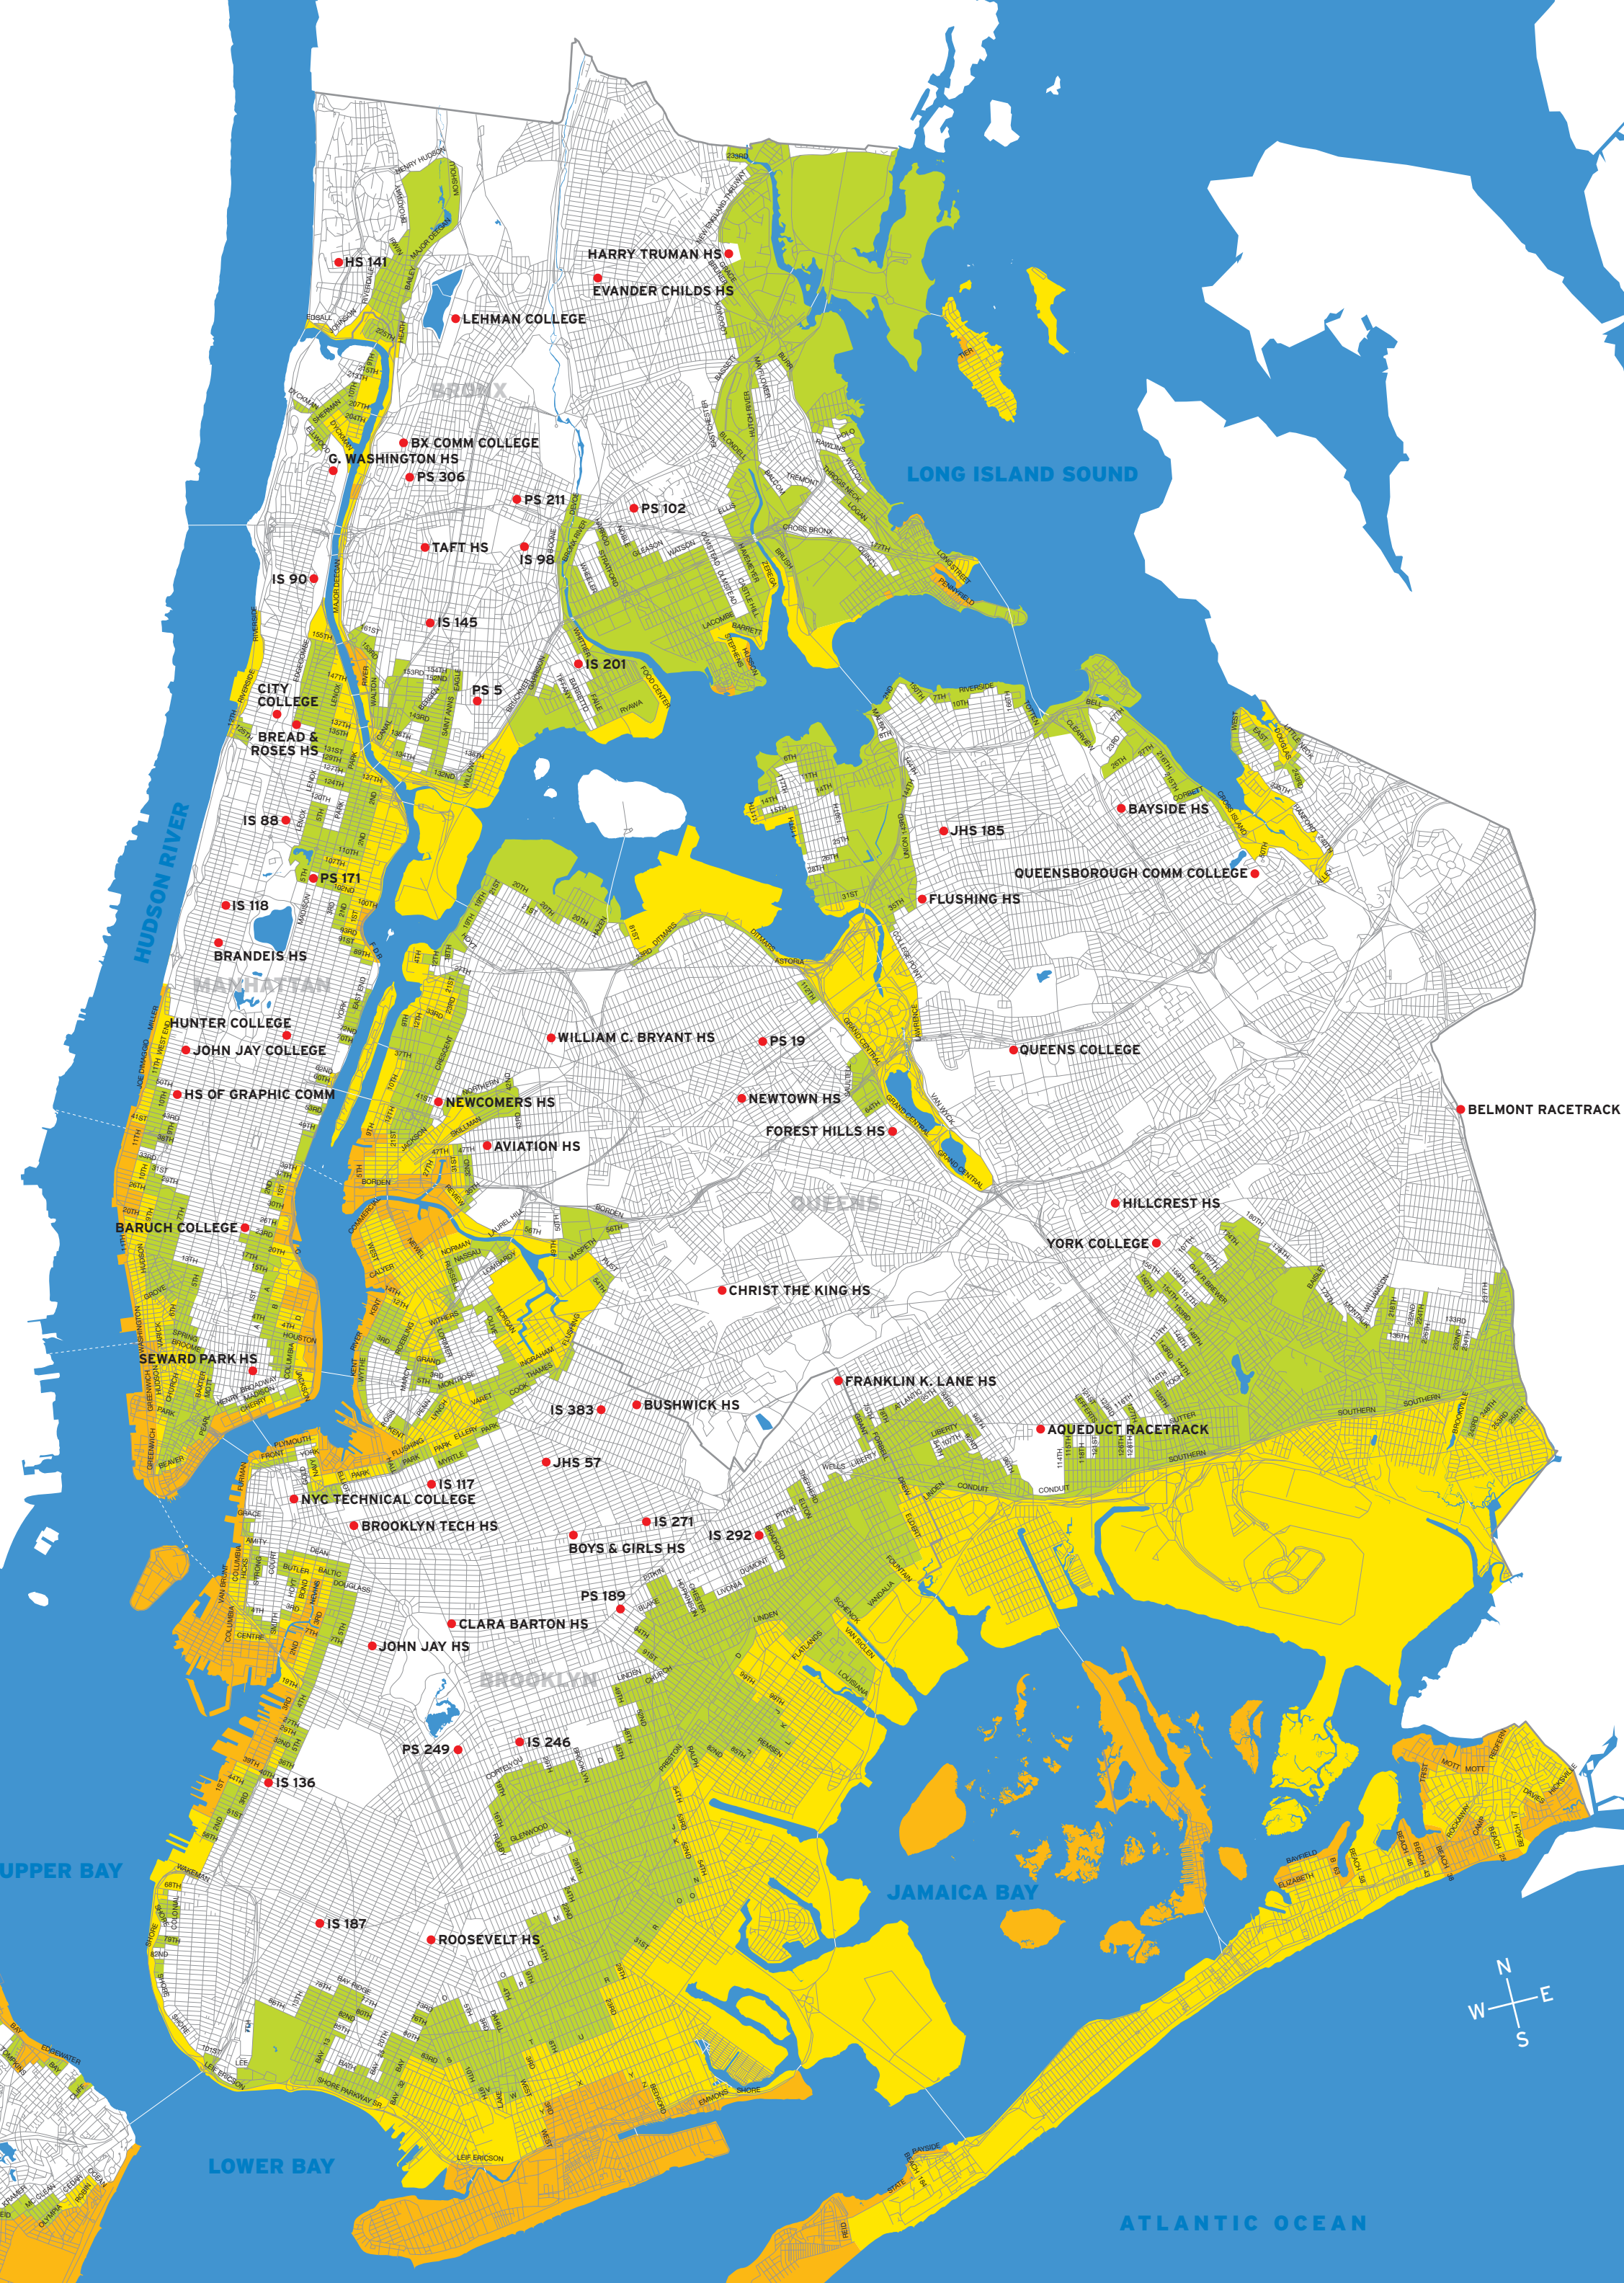

2. The City strongly encourages evacuees first to seek shelter with friends or family located outside the evacuation zones.

3. If you cannot stay with friends or family, use the Finder, call 311 (TTY: 212-504-4115), or use this map to identify which evacuation center is most appropriate for you. NOTE: Not all evacuation centers are accessible by all modes of transportation. Visit the MTA's website at www.mta.info or call 718-330-1234 for the latest transit information.

*Evacuation information is subject to change. For the latest information, visit NYC.gov/hurricanezones or call 311 (TTY: 212-504-4115)

Hurricane Evacuation Zones

ZONE A

Residents in Zone A face the highest risk of flooding from a hurricane's storm surge. Zone A includes all low-lying coastal areas and other areas that could experience storm surge from ANY hurricane making landfall close to New York City.

ZONE B

Residents in Zone B may experience storm surge flooding from a MODERATE (Category 2 and higher) hurricane.

ZONE C

Residents in Zone C may experience storm surge flooding from a MAJOR (Category 3 & 4) hurricane making landfall just south of New York City. A major hurricane is unlikely in New York City, but not impossible.

NO ZONE

Residents who do not live in a hurricane evacuation zone are unlikely to experience storm surge flooding from a hurricane.

LEGEND

- EVACUATION CENTER
- A ZONE
- B ZONE
- C ZONE

Log on to NYC.gov/hurricanezones or call 311 to find out if you live in a hurricane evacuation zone.

EVACUATION CENTER	ADDRESS	EVACUATION CENTER	ADDRESS
BRONX		QUEENS	
BX COMM COLLEGE	80 W. 181ST ST.	AQUEDUCT RACETRACK	ROCKAWAY BLVD & 108TH STREET
EVANDER CHILDS HS	800 E. GUN HILL RD.	AVIATION HS	45-30 36TH ST.
HS 141	660 W. 237TH ST.	BAYSIDE HS	32-24 CORP. KENNEDY BLVD.
IS 98	1619 BOSTON RD.	BELMONT RACETRACK	HEMPSTEAD TPKE. & CROSS ISLAND PKWY.
IS 145	1000 TELLER AVE.	CHRIST THE KING HS	68-02 METROPOLITAN AVE.
IS 201	730 BRYANT AVE.	FLUSHING HS	35-01 UNION ST.
LEHMAN COLLEGE	250 BEDFORD PARK BLVD. WEST	FOREST HILLS HS	67-01 110TH ST.
PS 5	564 JACKSON AVE.	HILLCREST HS	160-05 HIGHLAND AVE.
PS 102	1827 ARCHER ST.	JHS 185	147-26 25TH DR.
PS 211	1919 PROSPECT AVE.	NEWCOMERS HS	28-01 41ST AVE.
PS 306	40 W. TREMONT AVE.	NEWTOWN HS	48-01 90TH ST.
TAFT HS	240 E. 172ND ST.	PS 19	98-02 ROOSEVELT AVE.
TRUMAN HS	750 BAYCHESTER AVE.	QUEENS COLLEGE	65-30 KISSENA BLVD.
		QUEENSBORO COMM COLL	222-05 56TH AVE.
		WILLIAM C. BRYANT HS	48-10 31ST AVE.
		YORK COLLEGE	94-20 GUY R. BREWER BLVD.
MANHATTAN		BROOKLYN	
BARUCH COLLEGE	155 E. 24TH ST.	BOYS & GIRLS HS	1700 FULTON ST.
BRANDEIS HS	145 W. 84TH ST.	BROOKLYN TECH HS	29 FORT GREENE PLACE
BREAD AND ROSES HS	6 EDGECOMBE AVE.	BUSHWICK HS	400 IRVING AVE.
CITY COLLEGE	181 CONVENT AVE.	CLARA BARTON HS	901 CLASSON AVE.
G. WASHINGTON HS	549 AUDOBON AVE.	FRANKLIN K. LANE HS	999 JAMAICA AVE.
HS OF GRAPHIC COMM	439 W. 49TH ST.	IS 117	300 WILLOUGHBY AVE.
HUNTER COLLEGE	695 PARK AVE.	IS 136	4004 4TH AVE.
IS 88	215 W. 114TH ST.	IS 187	1171 65TH ST.
IS 90	21 JUMEL PLACE	PS 189	1100 E. NEW YORK AVE.
IS 118	154 W. 93RD ST.	PS 246	72 VERONICA PLACE
JOHN JAY COLLEGE	445 W. 59TH ST.	PS 249	18 MARLBOROUGH RD.
PS 171	19 E. 103RD ST.	IS 271	1137 HERKIMER ST.
SEWARD PARK HS	350 GRAND ST.	IS 292	300 WYONA ST.
		JHS 57	125 STUYVESANT AVE.
		JOHN JAY HS	237 7TH AVE.
		NYC TECHNICAL COLLEGE	300 JAY ST.
		ROOSEVELT HS	5800 20TH AVE.
STATEN ISLAND			
CURTIS HS	105 HAMILTON AVE.		
IS 51	20 HOUSTON ST.		
PETRIDES COMPLEX	715 OCEAN TERRACE		
SUSAN E. WAGNER HS	1200 MANOR RD.		
TOTTENVILLE HS	100 LUTEN AVE.